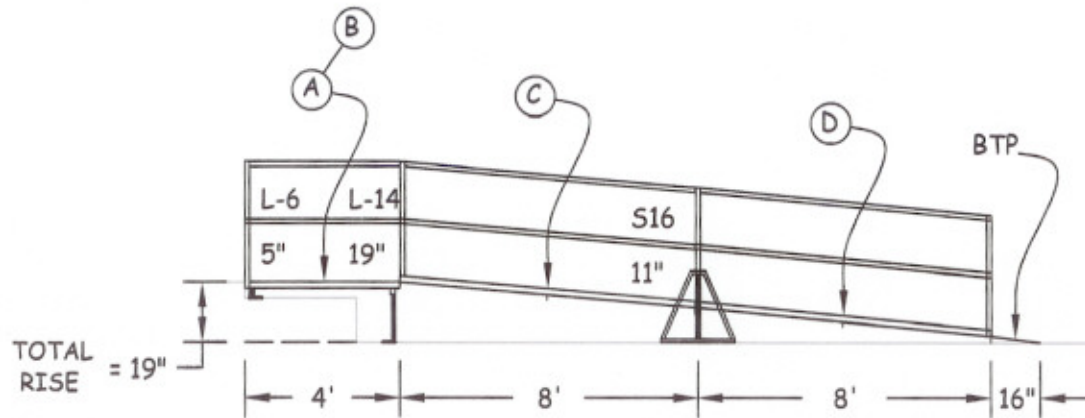

Side View:

19" RISE / 17' RAMP
= 1.12" RISE/ 'RAMP

Job Name:

Welsh /
Salisbury,
MD

Location:

AmRamp
Lancaster

Requested:

Tim P.

Drawn By:

Pat

Checked By:

Sean

Job Number:

Top View:

NOTES

1. Option 2