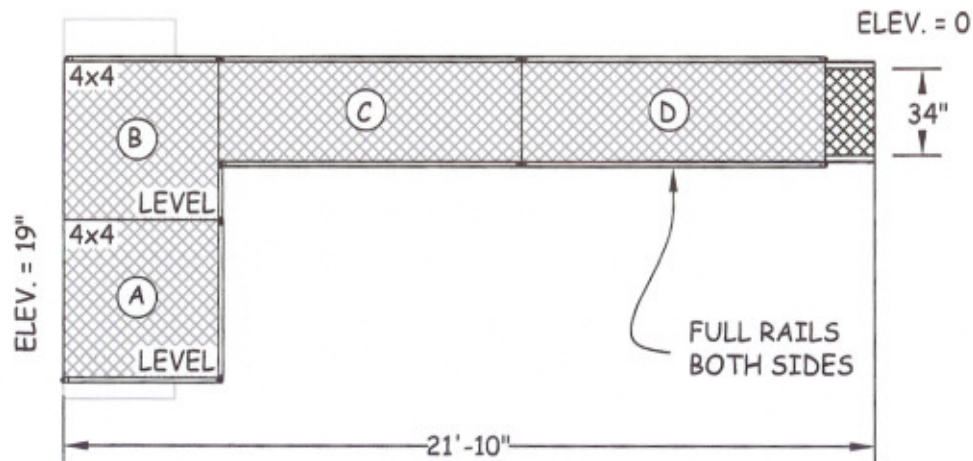

Side View:

19" RISE / 17' RAMP
= 1.12" RISE/ 'RAMP

Job Name:

Welsh /
Salisbury,
MD

Location:

AmRamp
Lancaster

Requested:

Tim P.

Drawn By:

Pat

Checked By:

Sean

Job Number:

Top View:

NOTES

1. Option 2