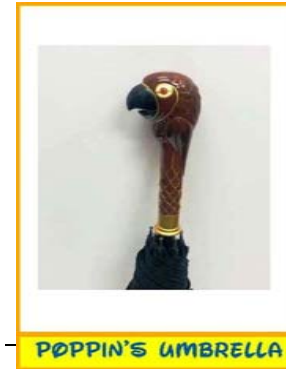

CAST LIST

Characters		Artifacts		Countries	
Big Bad Wolf	3	Aladdin's Lamp	2	Mexico	4
Capt. Hook	5	Hook's Hook	1	Norway	1
Capt. Nemo	5	Dumbo's Feather	3	China	5
Cruella De Ville	2	Magic Wand	2	Germany	2
Gaston	5	Sparrow's Sword	1	Italy	
Jafar	3	Poppin's Umbrella		USA	4
Maleficent	5	Price's Bedknob	1	Japan	4
Red Queen	1	Neptune's Trident	4	Morocco	2
Scar	5	Ralph's Hammer	3	France	3
Stromboli		Red Queen's Ax	2	United Kingdom	1
Ursula	3	Poisoned Apple	4	Canada	4