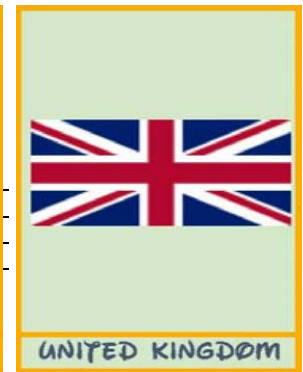

EPCOT CLUE 2023 CAST LIST

Characters		Artifacts		Countries	
Big Bad Wolf	5	Aladdin's Lamp	5	Mexico	2
Capt. Hook	3	Hook's Hook	2	Norway	2
Cruella Nemo	3	Dumbo's Feather	3	China	3
Cruella De Ville	2	Magic Wand	1	Germany	1
Gaston		Sparrow's Sword	1	Italy	4
Jafar	4	Poppin's Umbrella	3	USA	1
Maleficent	2	Price's Bedknob	4	Japan	4
Red Queen	3	Neptune's Trident		Morocco	3
Scar	1	Ralph's Hammer	4	France	4
Stromboli	4	Red Queen's Ax	1	United Kingdom	
Ursula	1	Poisoned Apple	2	Canada	2